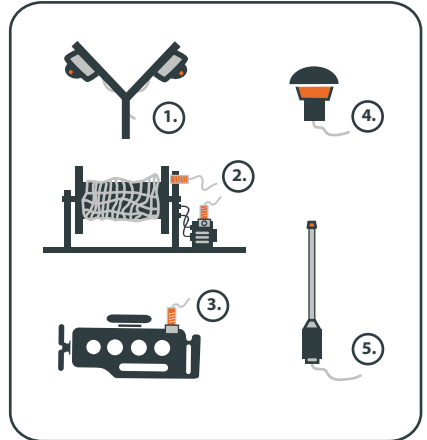

# BlackBox VX Surveyor

## *A modern monitoring system*

Realtime recording of position, sensor and CCTV video data.  
Automatic and customizable transmission of position and selected sensor data in near realtime.

1. CCTV cameras
2. Operation sensors (winches, hydraulics, etc.)
3. Efficiency sensors (eg. fuel economy)
4. Position & speed via GPS
5. Communication (GSM, CDMA, WiFi)