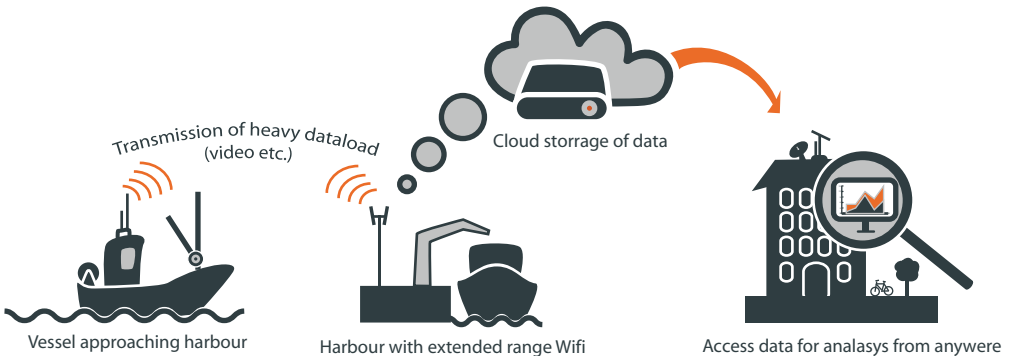

# BlackBox VX Surveyor

## *A modern monitoring system*

Realtime recording of position, sensor and CCTV video data.  
Automatic and customizable transmission of position and selected sensor data in near realtime.

1. CCTV cameras
2. Operation sensors (winches, hydraulics, etc.)
3. Efficiency sensors (eg. fuel economy)
4. Position & speed via GPS
5. Communication (GSM, CDMA, WiFi)